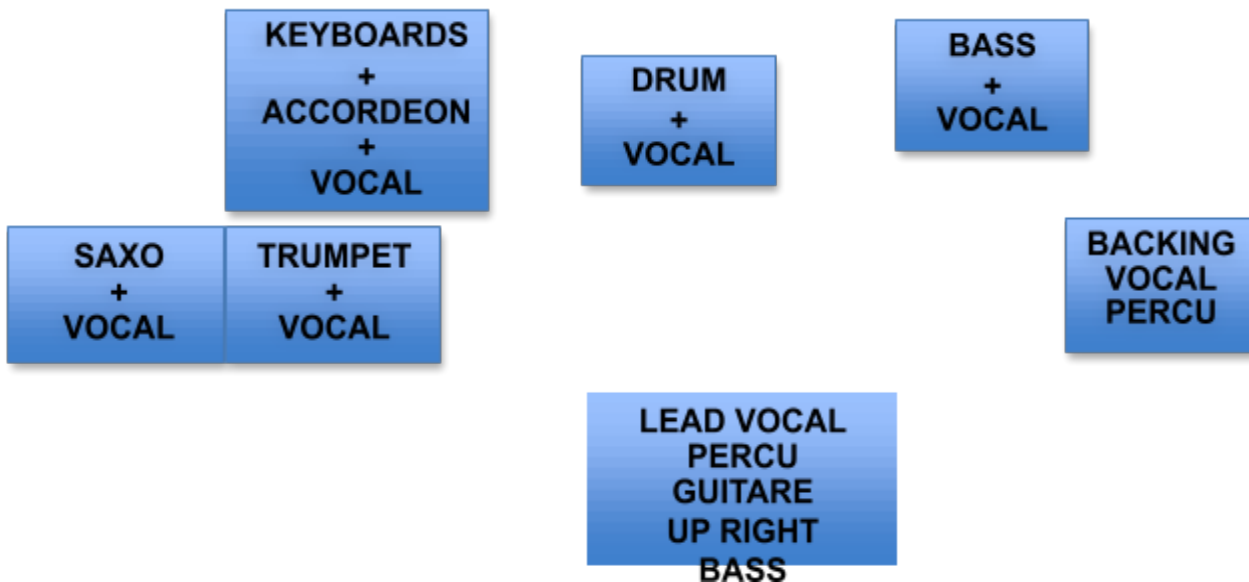

THE BAND TRAVEL WITH:

- 3 Guitars (2 electric & 1 electro acoustic)
- 1 Bass guitar
- 1 Saxophone
- 1 Trumpet
- 2 mic HF (saxo & trumpet)
- 1 Set guitar effects
- 1 Accordeon

MUSICIANS ON STAGE : 1 set with 1, 1 set with 7, 1 set with 8

- 1 Lead Vocal + Guitar + Percu + Up Right Bass, Wesli
- 1 Bass, Watson Joseph
- 1 Keyboard + Accordeon, David Mobio
- 1 Drum, Michel Medrano
- 1 Saxophone, André Desilets
- 1 Trumpet, Rachel Therrien
- 1 Backing vocal + Dance, Cindy Belotte
- **1 Guest artist 1 mic + 1 Di**

STAGE PLOT WESLI BAND (7 PAX)

ACCOMMODATIONS

- 3 double rooms, wifi & breakfast included
- 2 single room, wifi & breakfast included